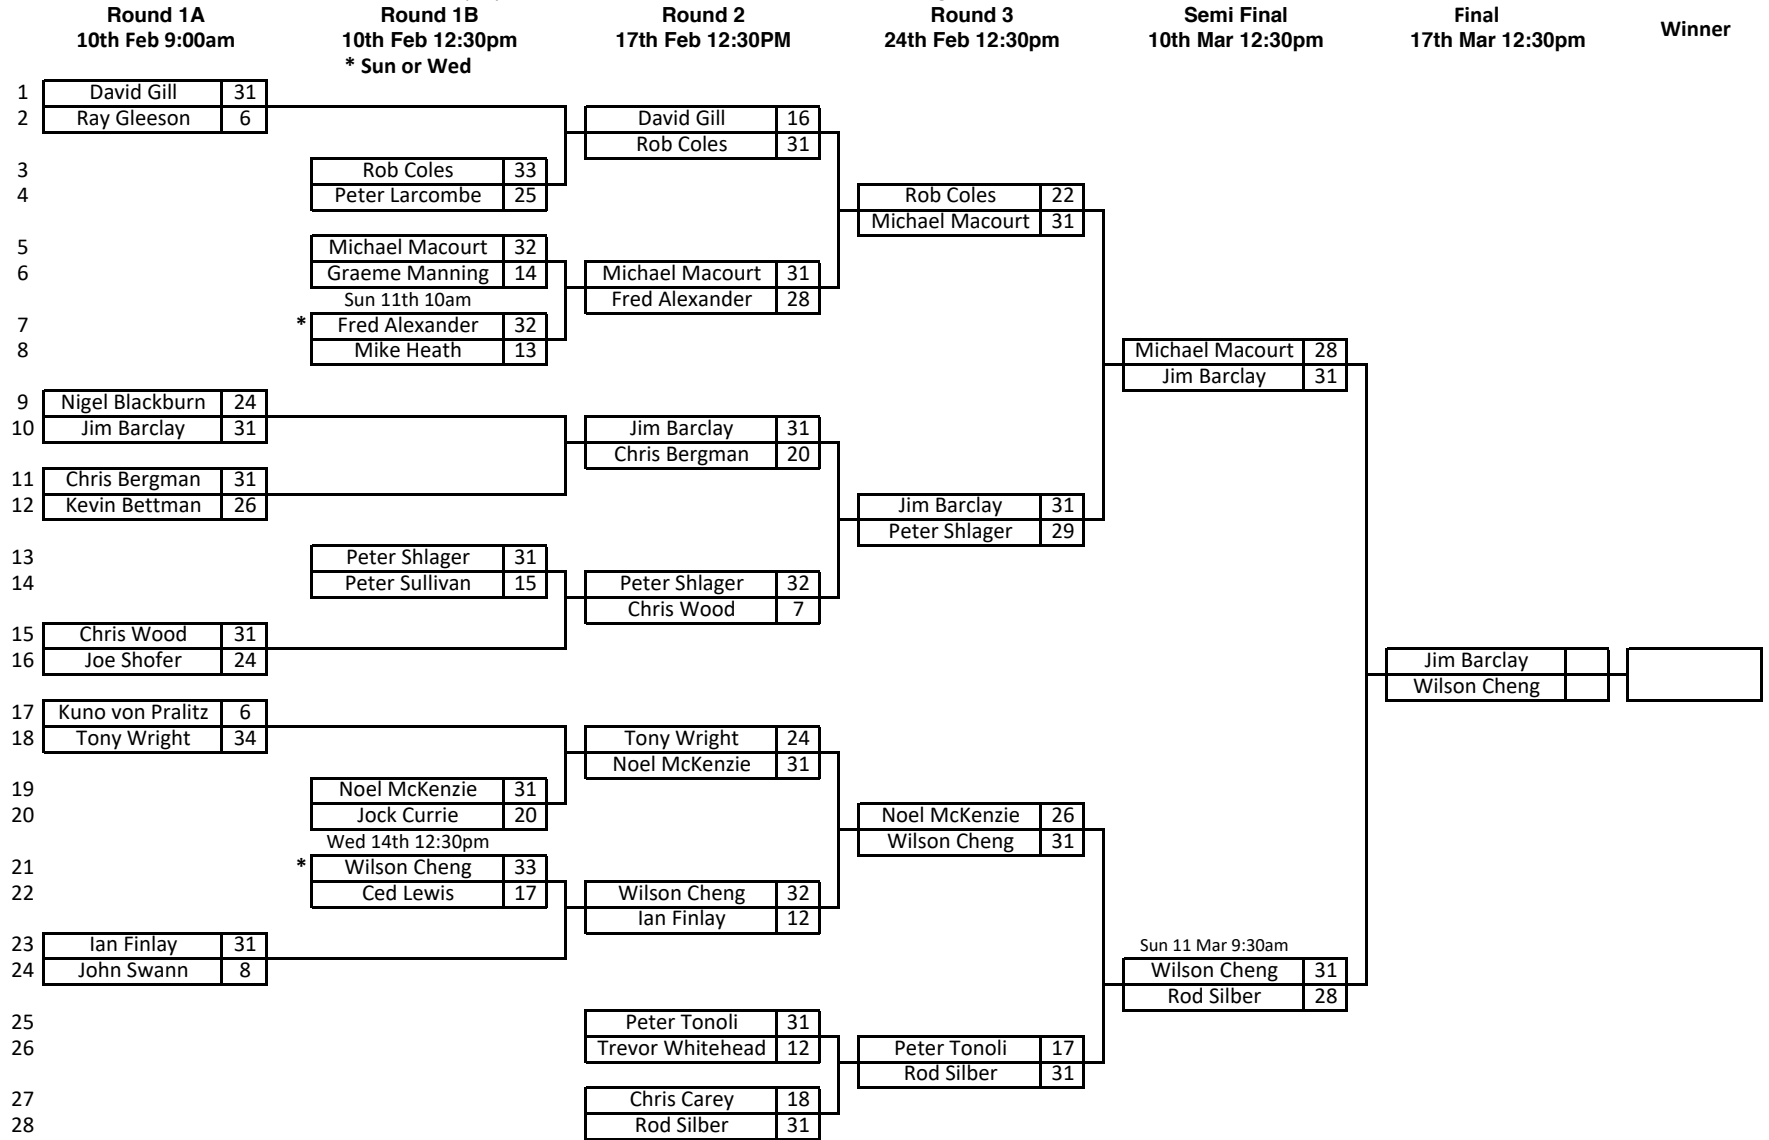

ST IVES BOWLING CLUB 2018 CLUB CHAMPIONSHIP

MAJOR SINGLES

Games must be played on or before the scheduled date or as arranged with Match Committee

Markers
 Peter Larcombe
 Graeme Manning
 Peter Sullivan
 Noel McKenzie
 Trevor Whitehead
 David Hagley

Markers
 Ray Gleeson
 Kuno von Pralitz
 John Swann
 Kevin Bettman
 Nigel Blackburn
 Rob Coles

Markers
 Joe Shofer
 Jock Currie
 Mike Heath
 Peter Sullivan
 Ced Lewis
 Peter Larcombe
 Geoff Rose
 Kevin Latham